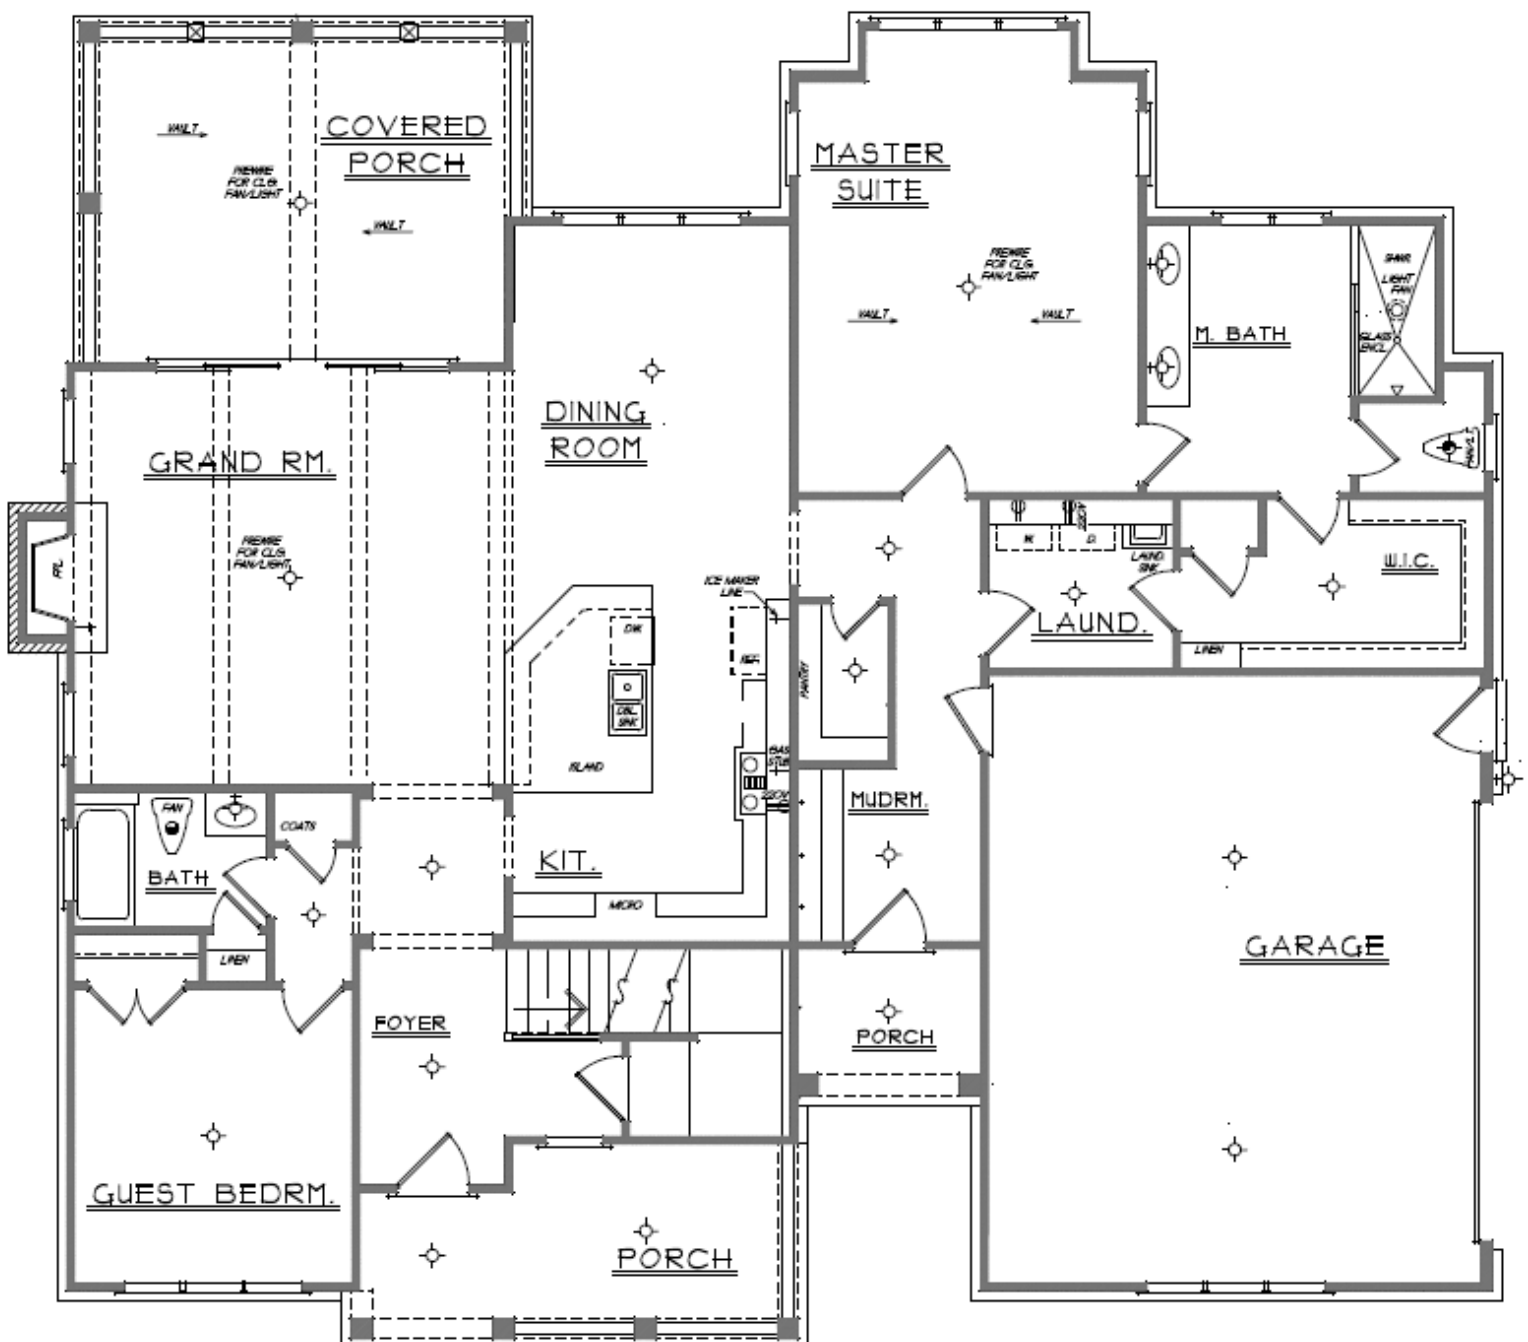

THE
Wisteria

Starting at \$526,900
4 Bed | 4 Bath | 3,038 SF
Optional Bonus

THE *Wisteria*

4 Bed | 4 Bath | 3,038 SF
First Floor

THE *Wisteria*

4 Bed | 4 Bath | 3,038 SF
Second Floor