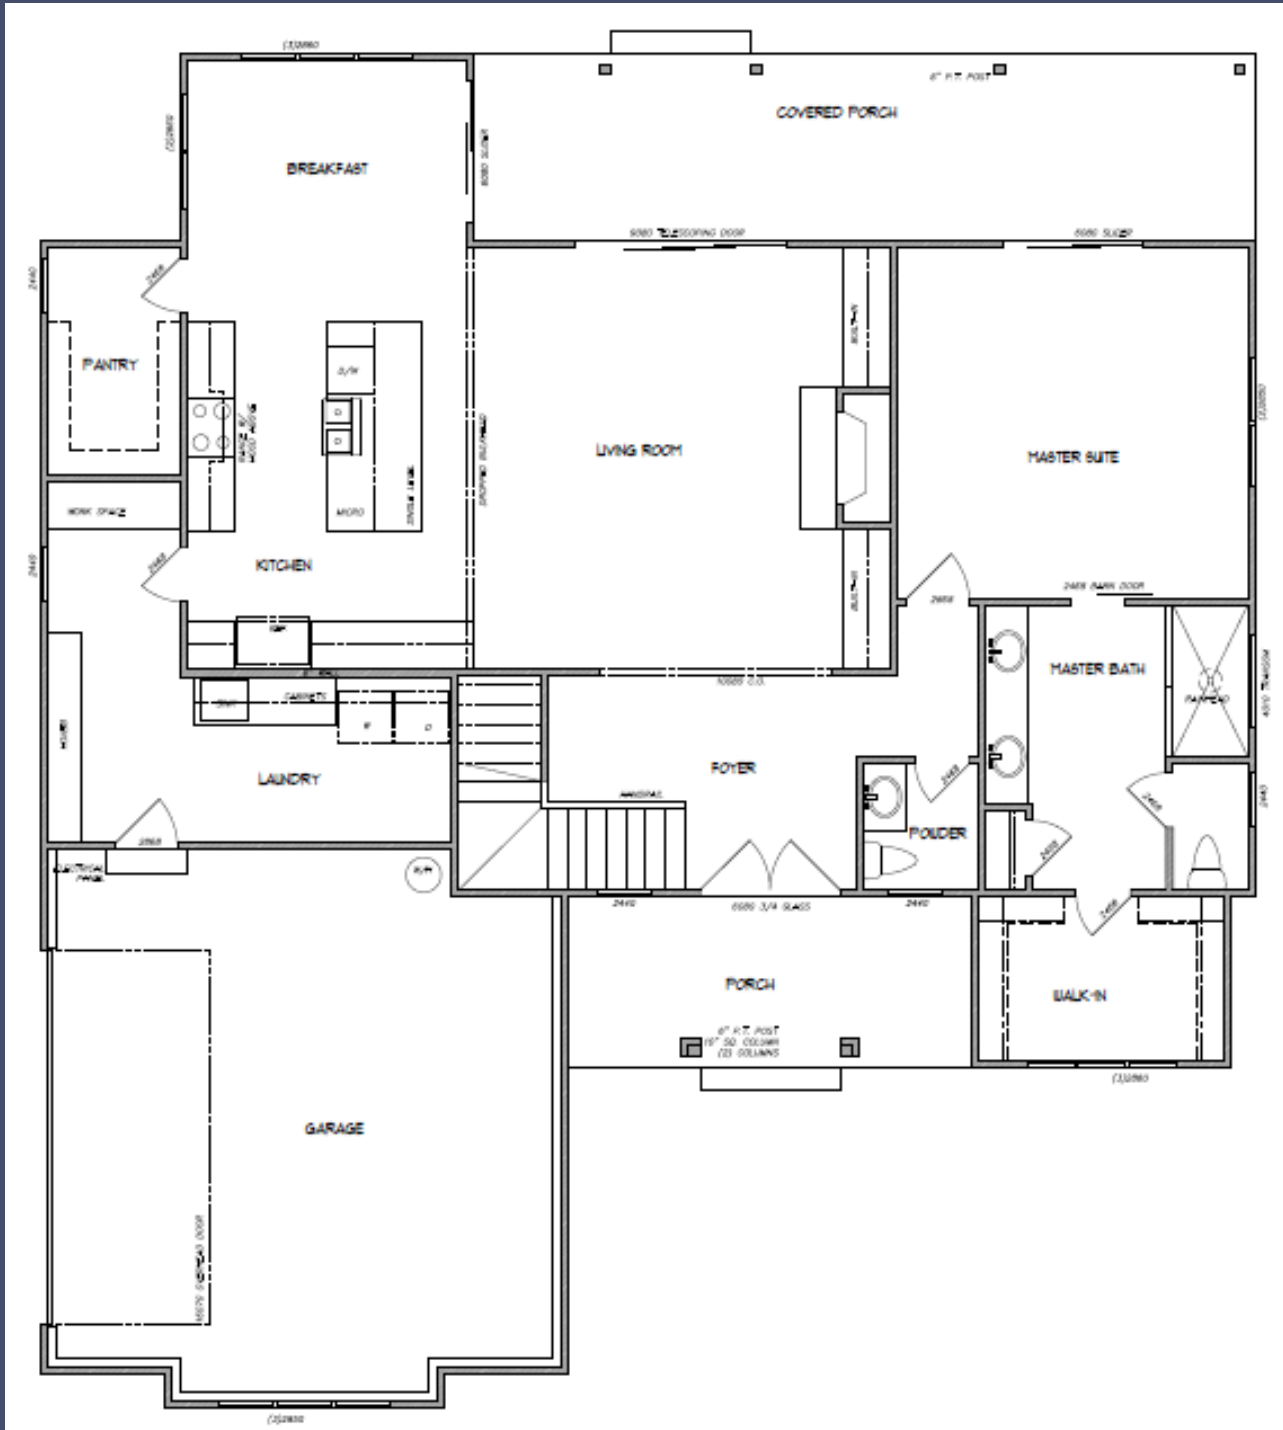

THE
Hydrangea

Starting at \$482,900

- 3 BR with Office Option
- 4 BR Option

THE *Hydrangea*

First Floor

THE *Hydrangea*

3 Bed | 3.5 Bath | 2,884 SF

4 Bed | 3.5 Bath | 3,047 SF

3 BR OPTION

4 BR OPTION