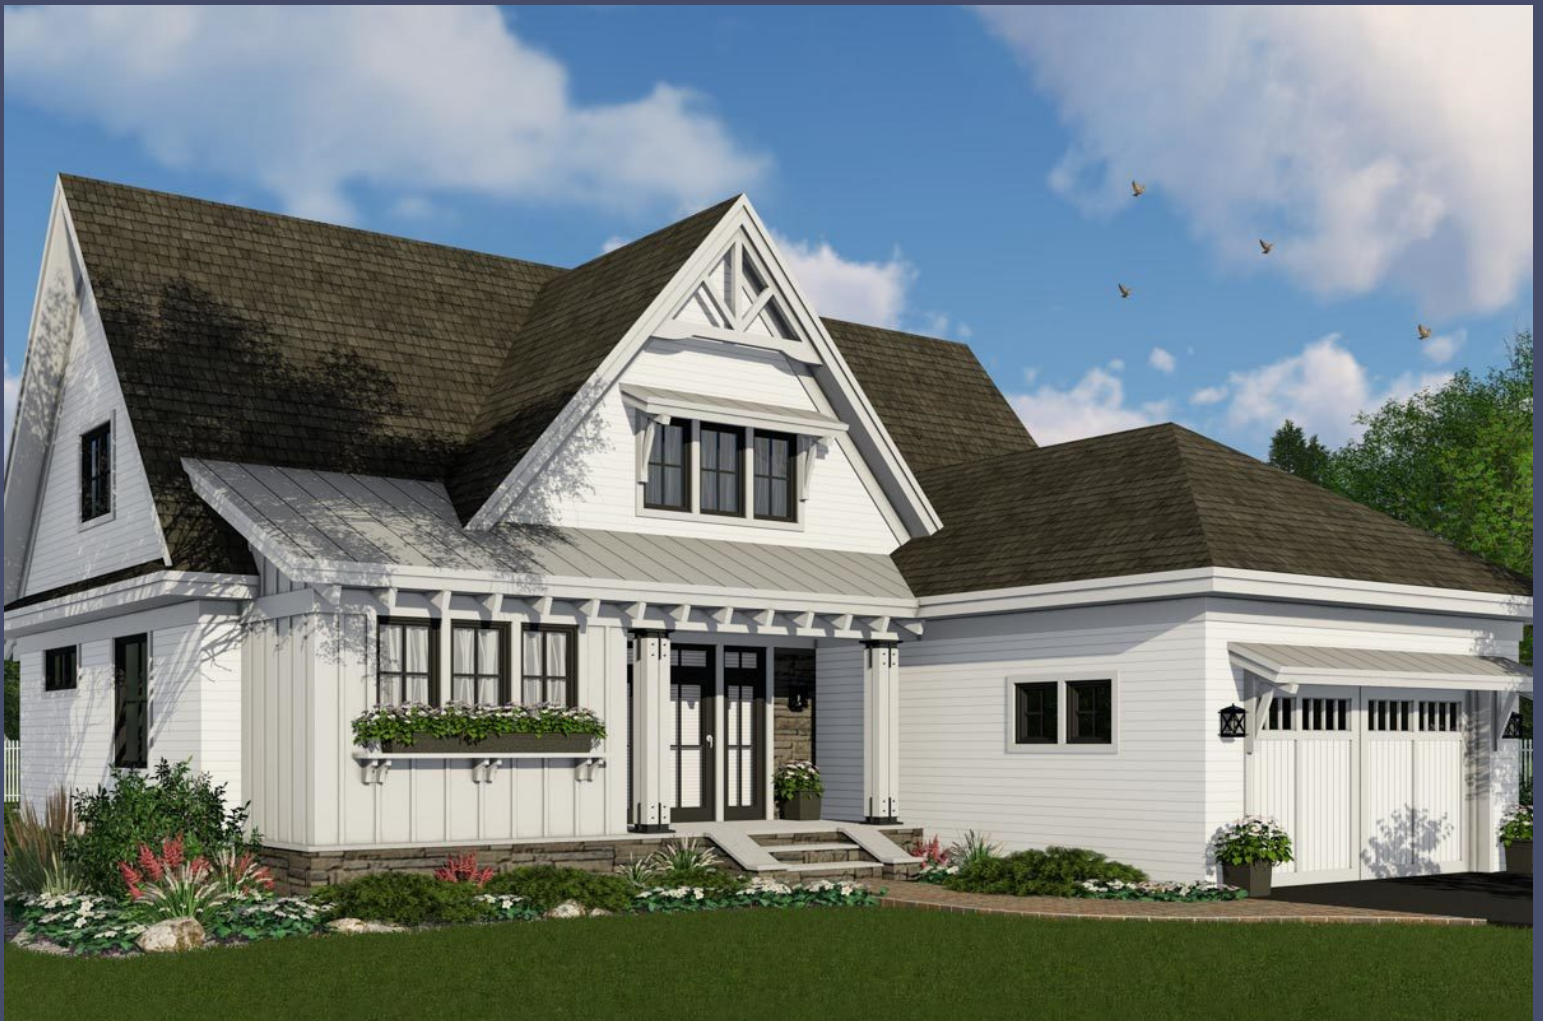

THE
Homestead

Starting at \$454,900
4 Bed | 3.5 Bath | 2,584 SF

THE *Homestead*

4 Bed | 3.5 Bath | 2,584 SF
First Floor

THE
Homestead

4 Bed | 3.5 Bath | 2,584 SF
Second Floor