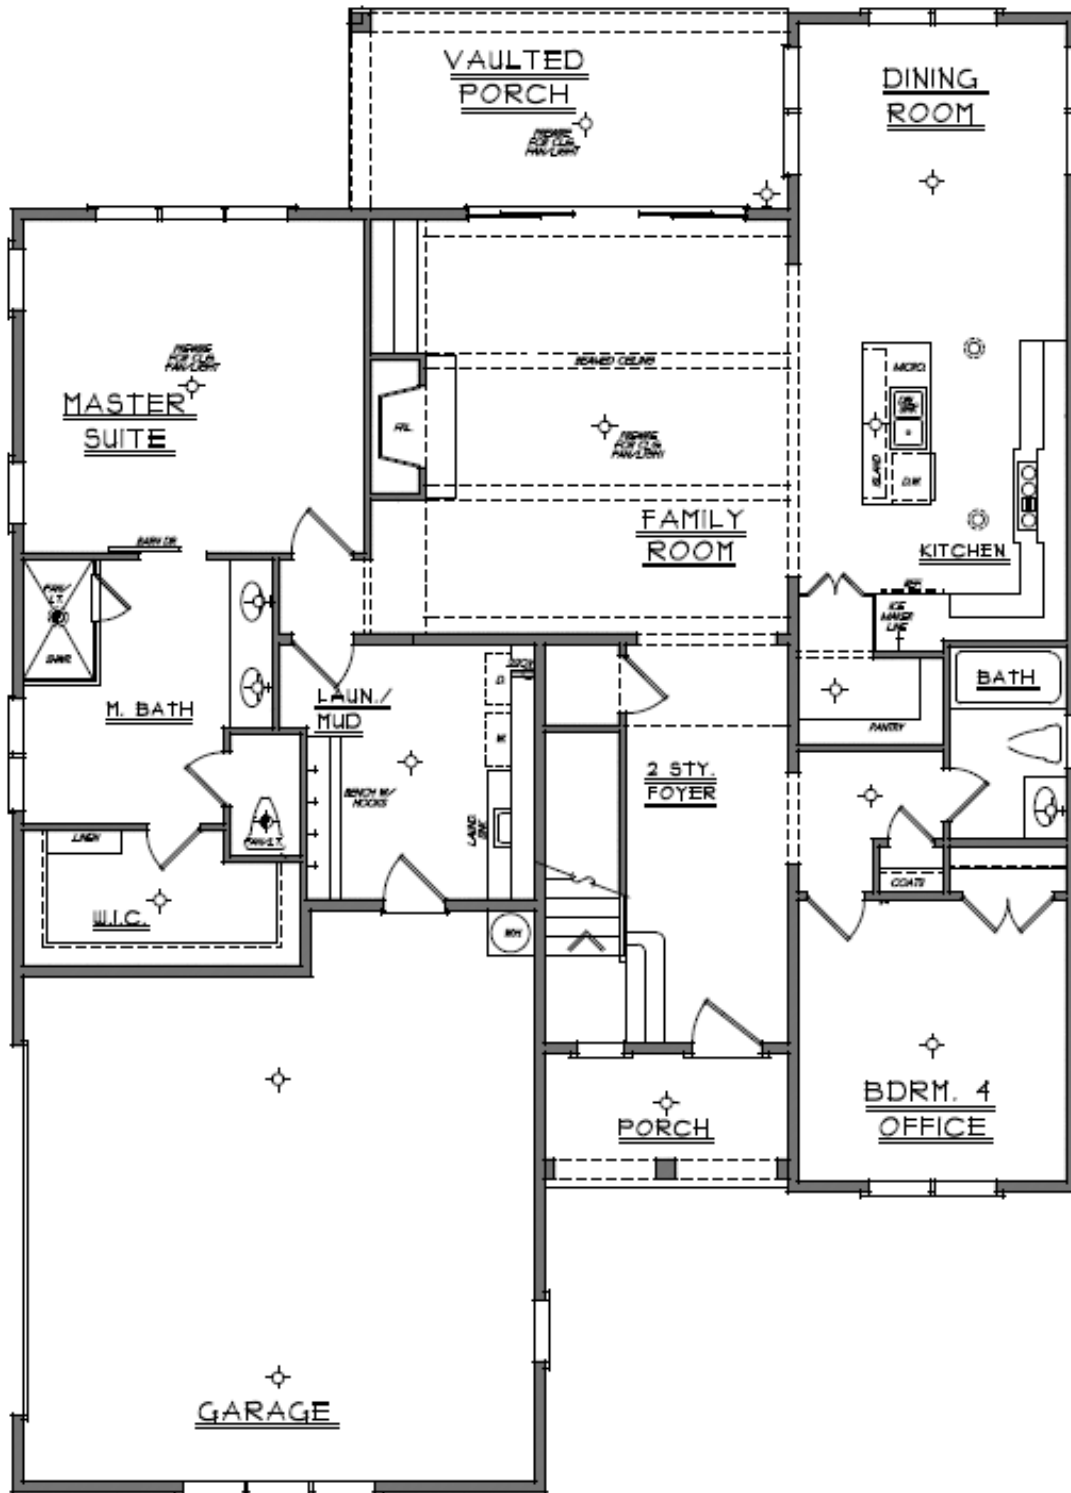

THE  
*Dahlia*

Starting at \$482,900  
4 Bed | 4 Bath | 2,884 SF

THE  
*Dahlia*

4 Bed | 4 Bath | 2,884 SF  
First Floor

# THE *Dahlia*

4 Bed | 4 Bath | 2,884 SF  
Second Floor