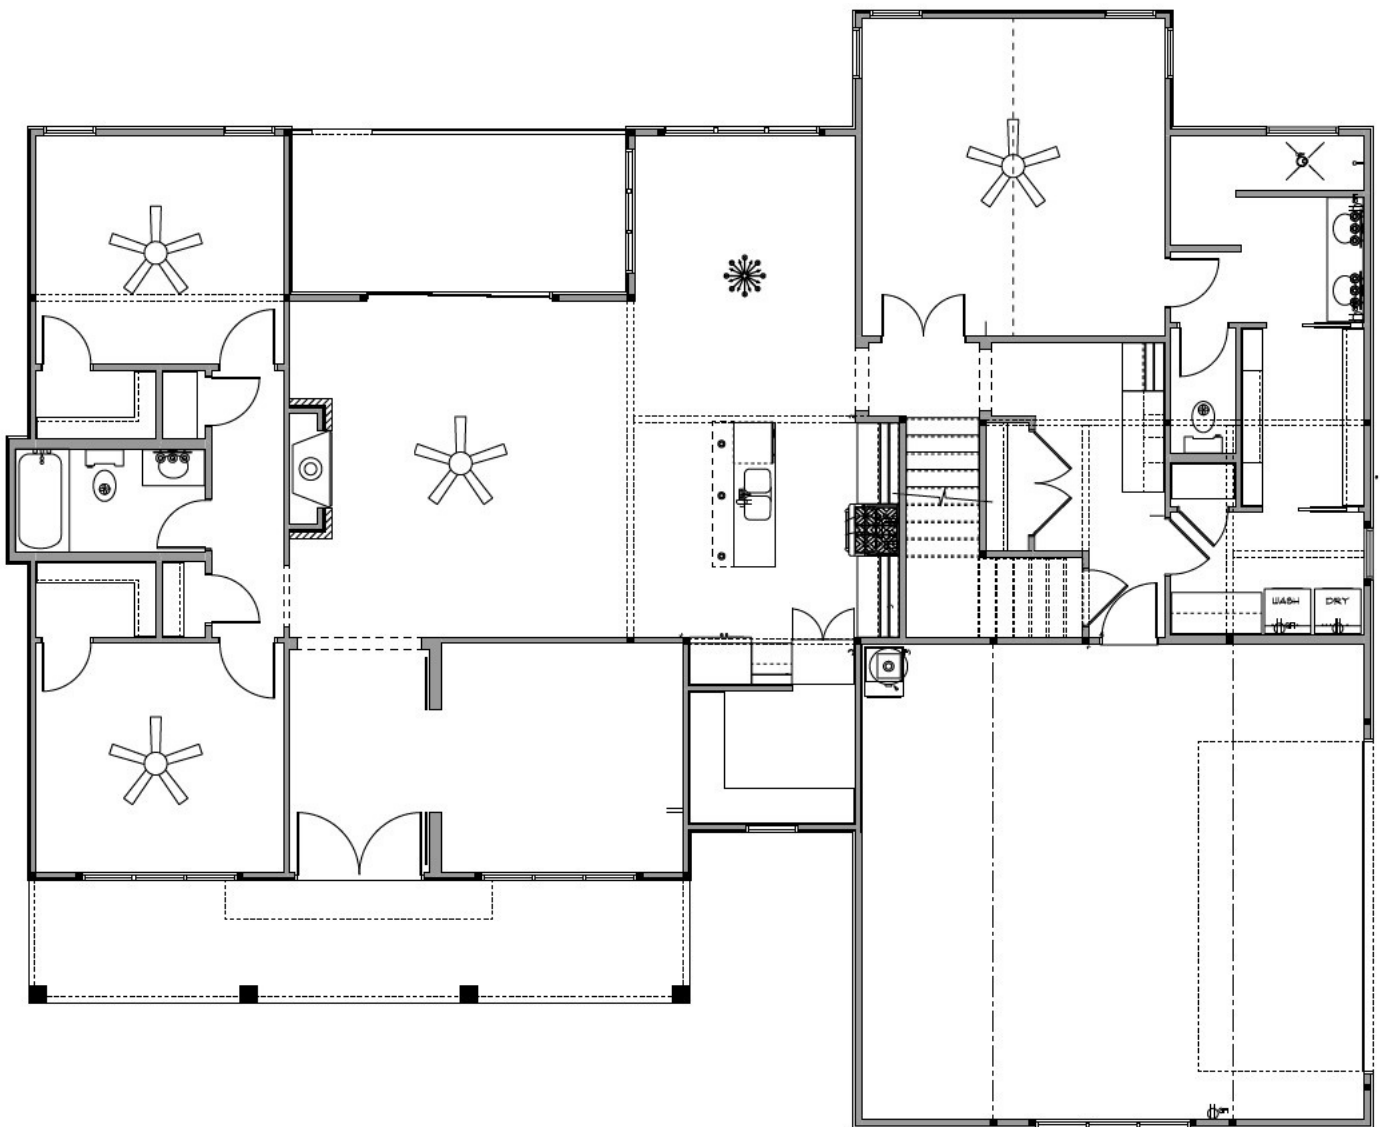

THE
Calla

4 Bed | 3 Bath | 2,862 SF

Features, options, floor plans, elevations, designs, materials & dimensions are subject to change without notice. Square footage & dimensions are estimated & may vary in actual construction. Actual position of house on lot will be determined by the site plot plan. Renderings are artist conceptions.

THE *Calla*

4 Bed | 3 Bath | 2,862 SF

Features, options, floor plans, elevations, designs, materials & dimensions are subject to change without notice. Square footage & dimensions are estimated & may vary in actual construction. Actual position of house on lot will be determined by the site plot plan. Renderings are artist conceptions.