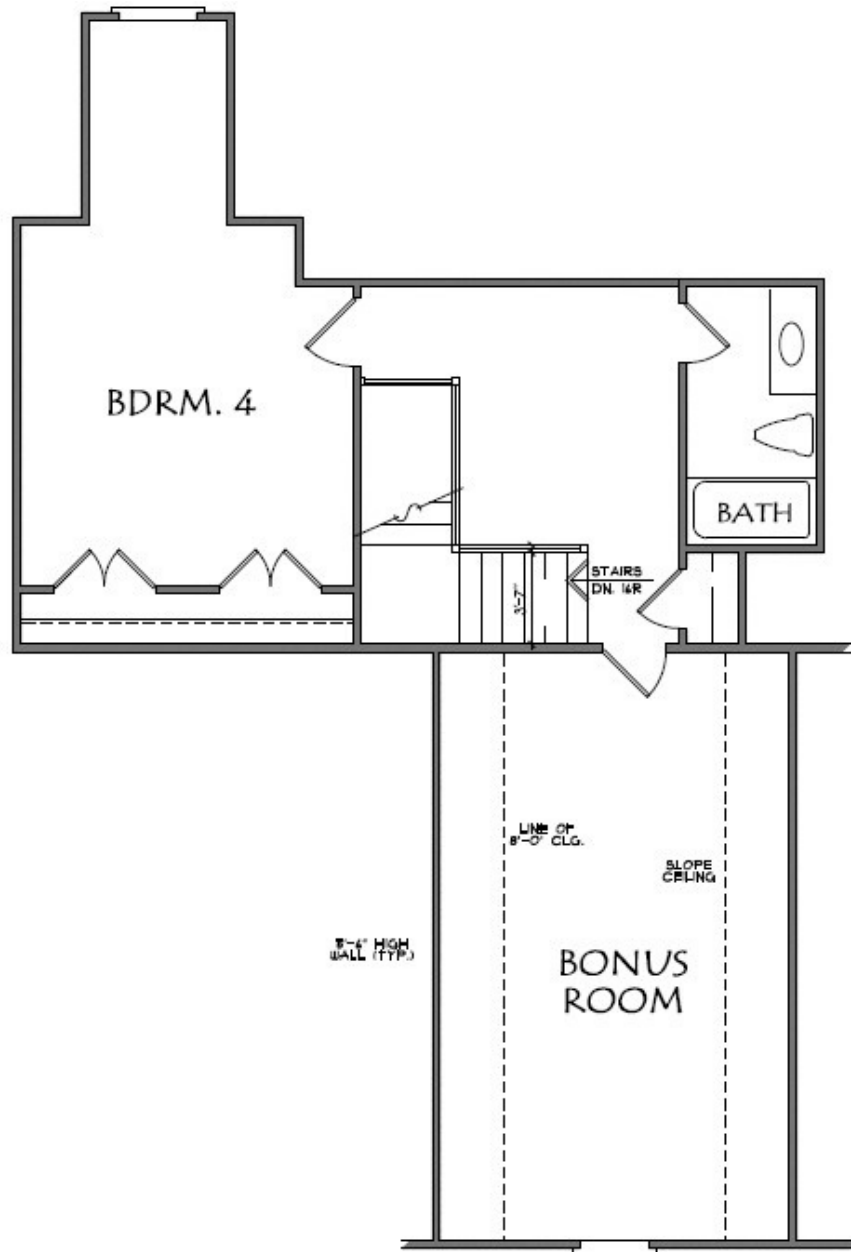

THE
Calla

4 Bed | 3 Bath | 2,862 SF

Features, options, floor plans, elevations, designs, materials & dimensions are subject to change without notice. Square footage & dimensions are estimated & may vary in actual construction. Actual position of house on lot will be determined by the site plot plan. Renderings are artist conceptions.

THE *Calla*

4 Bed | 3 Bath | 2,862 SF

Features, options, floor plans, elevations, designs, materials & dimensions are subject to change without notice. Square footage & dimensions are estimated & may vary in actual construction. Actual position of house on lot will be determined by the site plot plan. Renderings are artist conceptions.