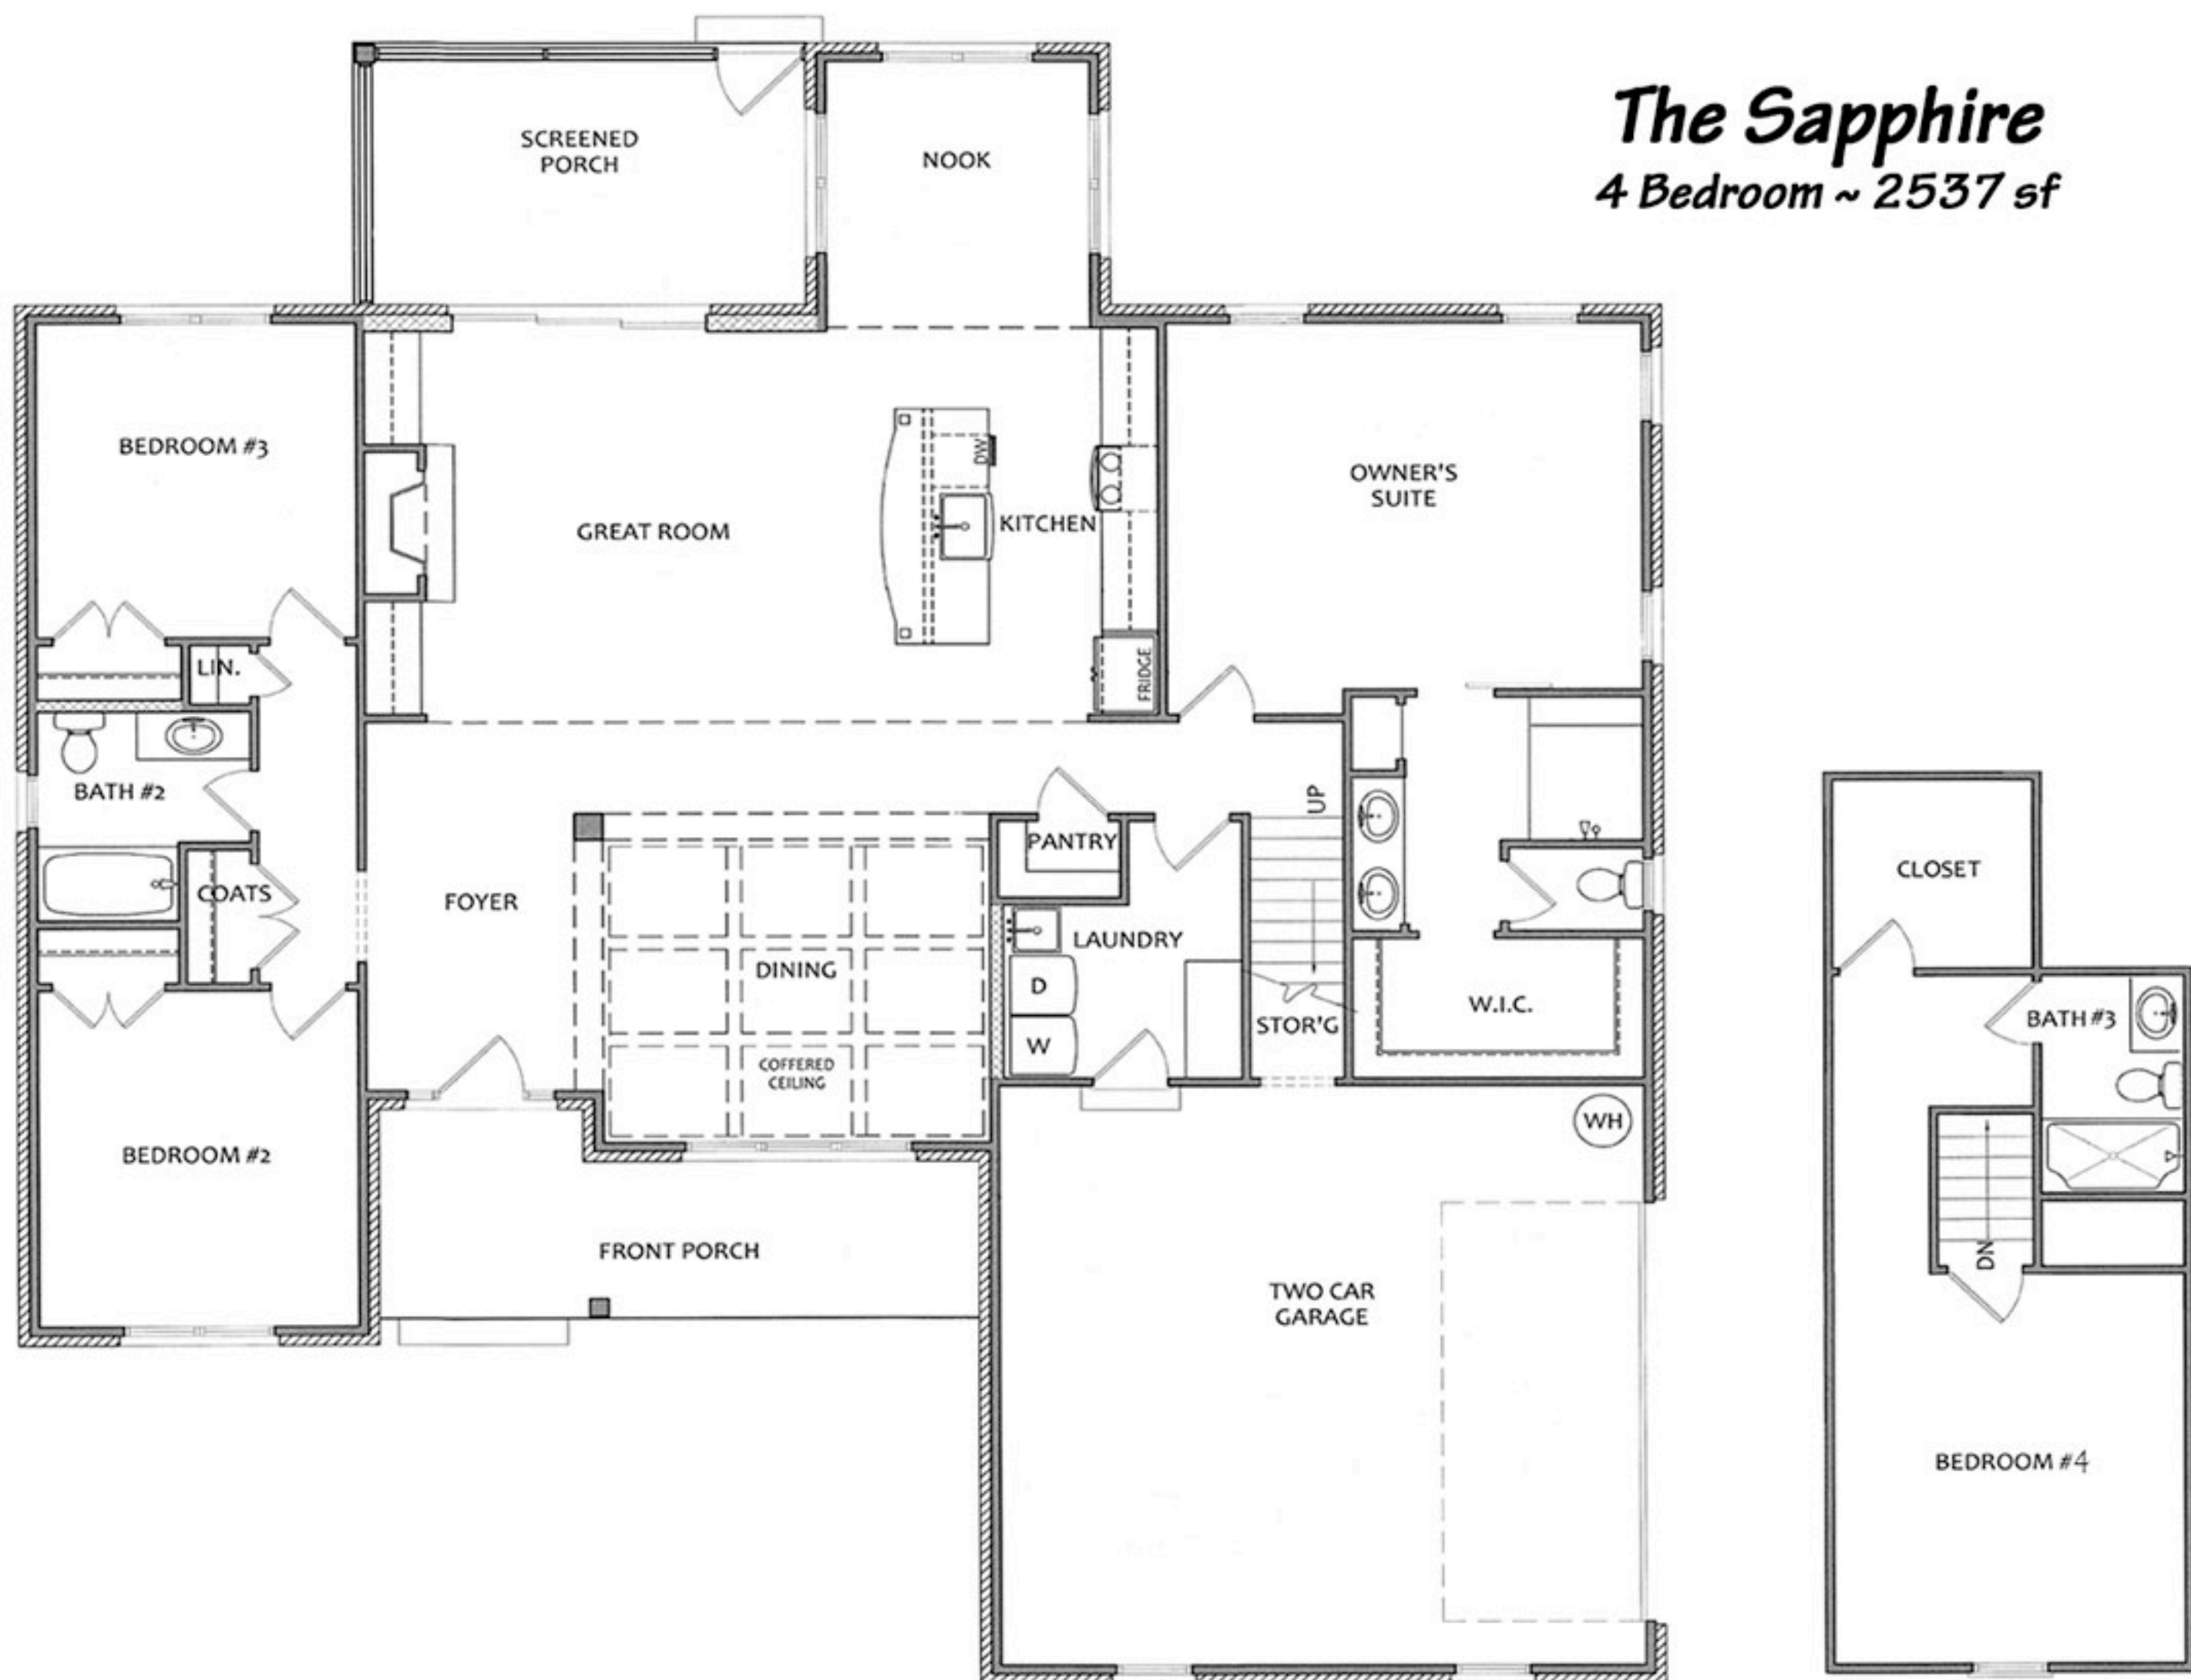

The Sapphire
4 Bedroom ~ 2537 sf

CROSSROADS CUSTOM HOMES

*Artist representation only, plan may vary depending on modifications by builder.