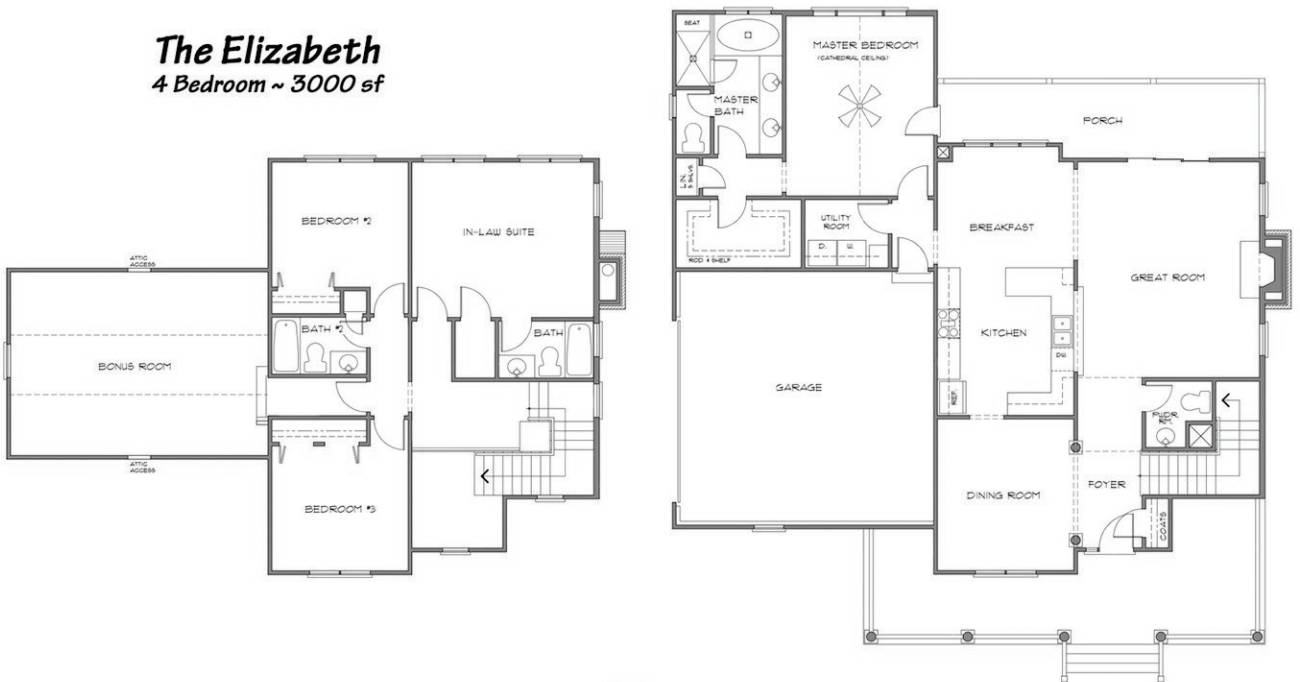

**The Elizabeth**  
4 Bedroom ~ 3000 sf

CROSSROADS CUSTOM HOMES

\*Artist representation only, plan may vary depending on modifications by builder.